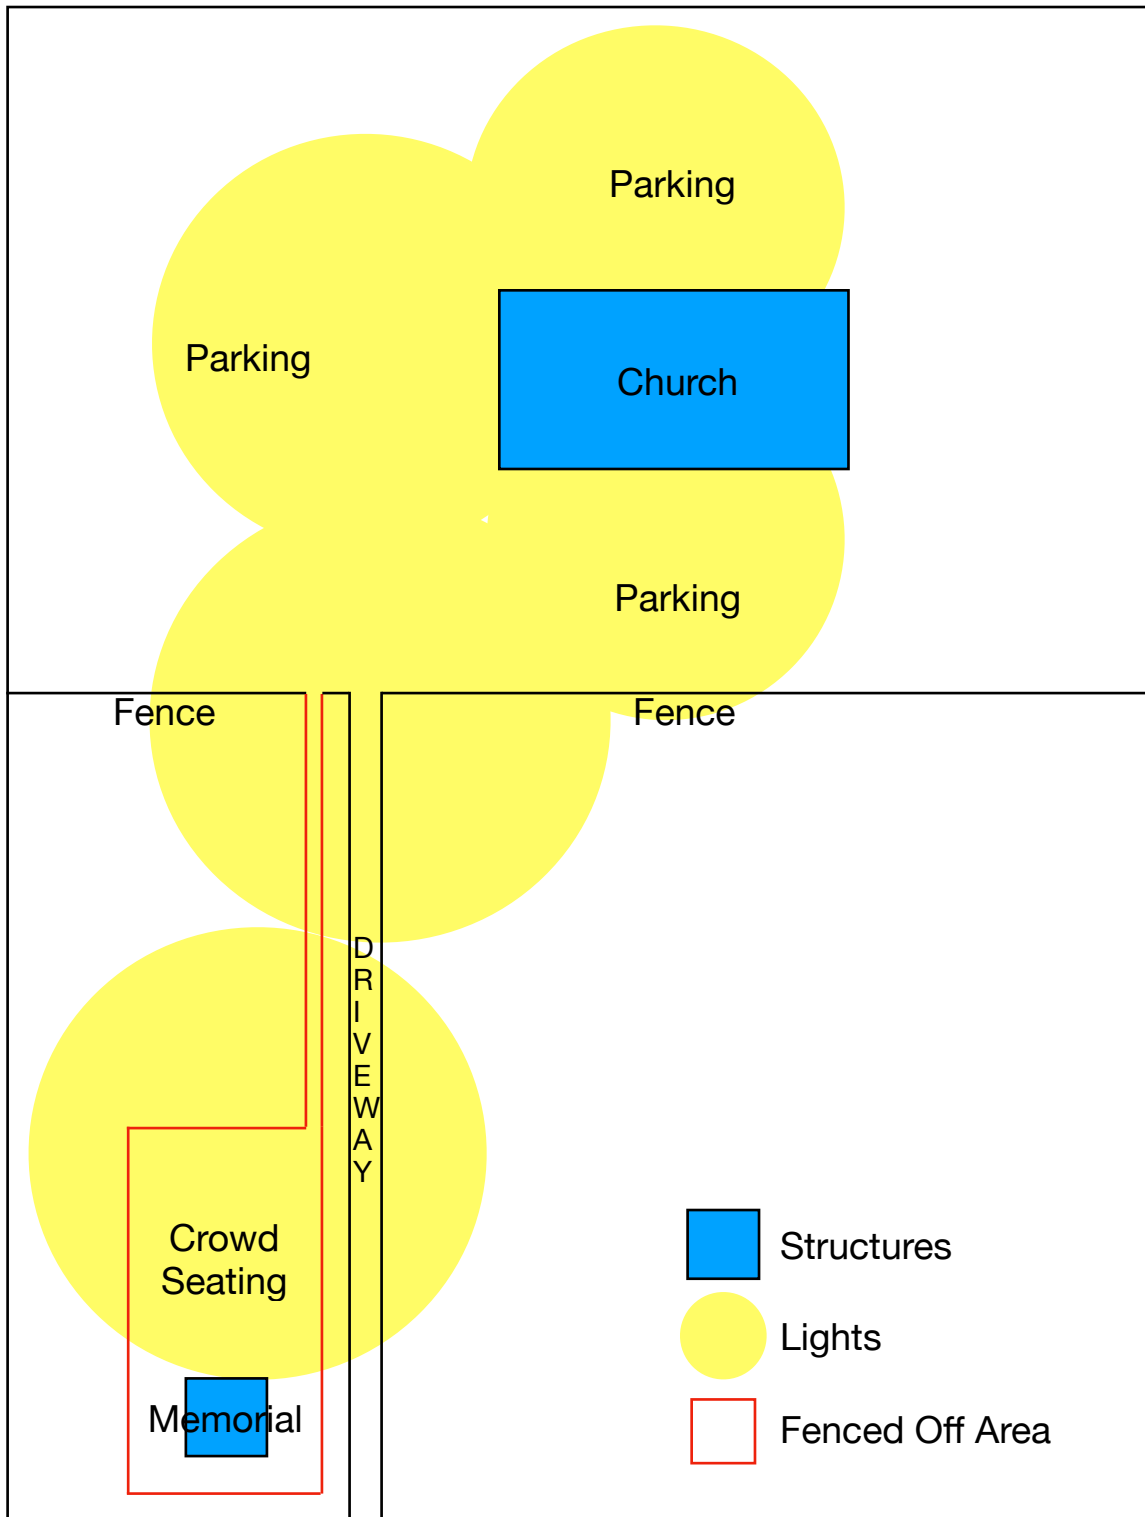

Holy Trinity Kameruka
ANZAC Dawn Service Planning Diagram

Drive
5
Slowly

Two signs at entrance